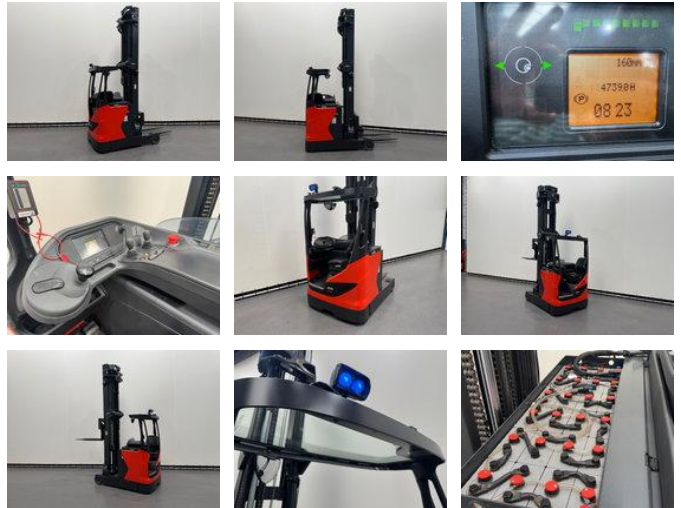

Linde R 16 HD-01

General characteristics

Price	€ 17.500
Brand	Linde
Subcategory	Reachtruck
Year of construction	2021
Hours displayed	4739
Condition	Used
General state	Very good
Fuel	Electric
Reference	9342

Properties

Max. lifting capacity	1.600kg
Lifting height	9.450mm
Clearance height	3.835mm

Linde R 16 HD-01

Accessories

-
-
-
-
-