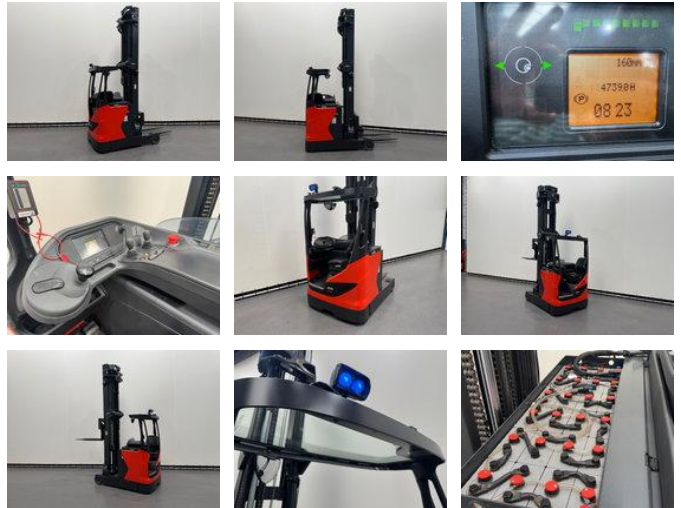

Linde R 16 HD-01

General characteristics

Price	€ 17.500
Brand	Linde
Subcategory	Reachtruck
Year of construction	2021
Hours displayed	4739
Condition	Used
General state	Very good
Fuel	Electric
Reference	9343

Properties

Max. lifting capacity	1.600kg
Lifting height	9.450mm
Clearance height	3.835mm

Linde R 16 HD-01

Accessories

-
-
-
-
-