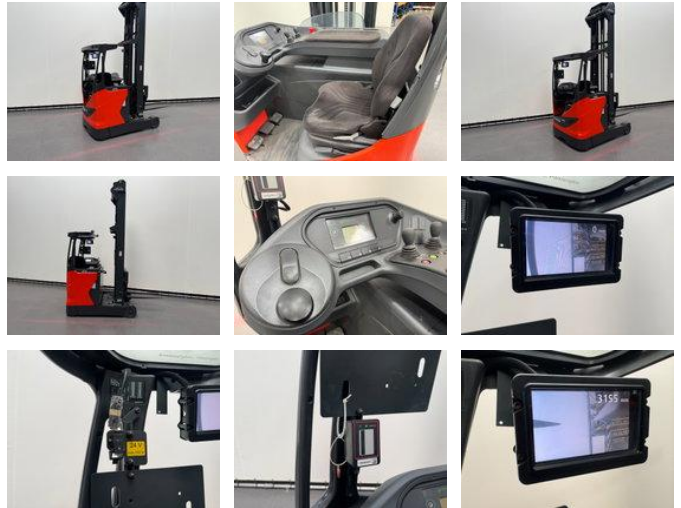

Linde R 16 HD-01

General characteristics

| | |
|----------------------|------------|
| Price | € 16.950 |
| Brand | Linde |
| Subcategory | Reachtruck |
| Year of construction | 2021 |
| Hours displayed | 2253 |
| Condition | Used |
| General state | Very good |
| Fuel | Electric |
| Reference | 9344 |

Properties

| | |
|-----------------------|---------|
| Max. lifting capacity | 1.600kg |
| Lifting height | 8.560mm |
| Clearance height | 3.485mm |

Linde R 16 HD-01

Accessories

-
-
-
-
-
-