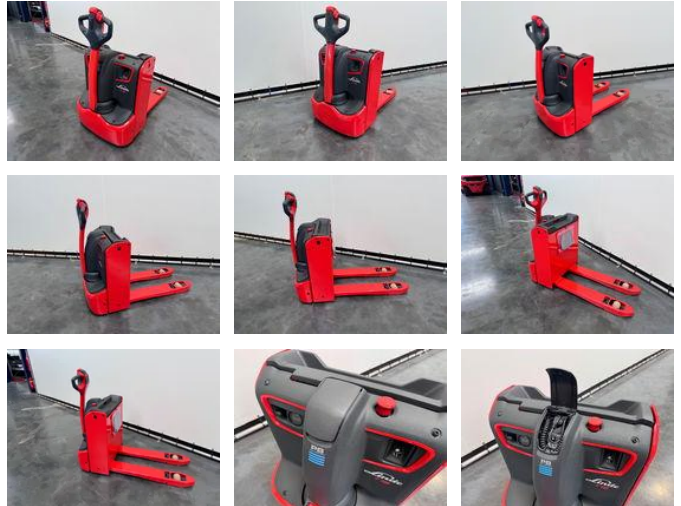

Linde T 16 1000x560 mm

General features

Price	€ 5.950
Brand	Linde
Subcategory	Pallet truck
Construction year	2024
Hourmeter reading	1
General condition	Very good
Fuel	Electric
Reference	8003
CE marking	Yes

Characteristics

Load capacity	1.600kg
Lifting capacity	1.600kg

Linde T 16 1000x560 mm

Accessories