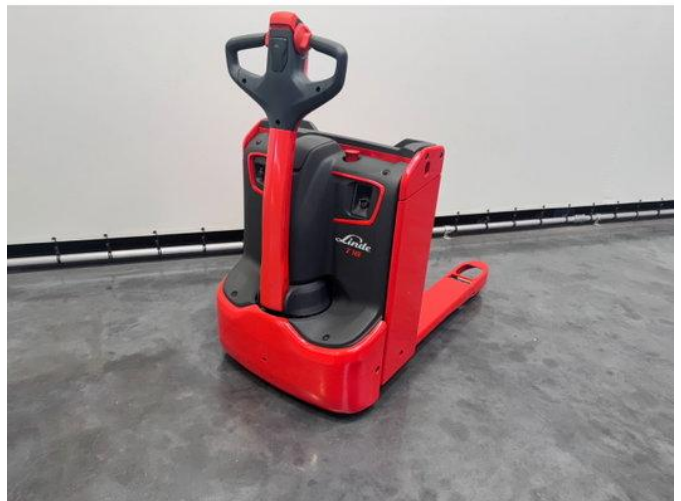

Linde T 16 1000x680 mm

General characteristics

Price	€ 5.950
Brand	Linde
Subcategory	Pallet truck
Year of construction	2025
Hours displayed	1
General state	Very good
Fuel	Electric
Reference	8963
CE marking	And

Properties

Load capacity	1.600kg
---------------	---------

Max. lifting capacity	1.600kg
-----------------------	---------

Linde T 16 1000x680 mm

Accessories