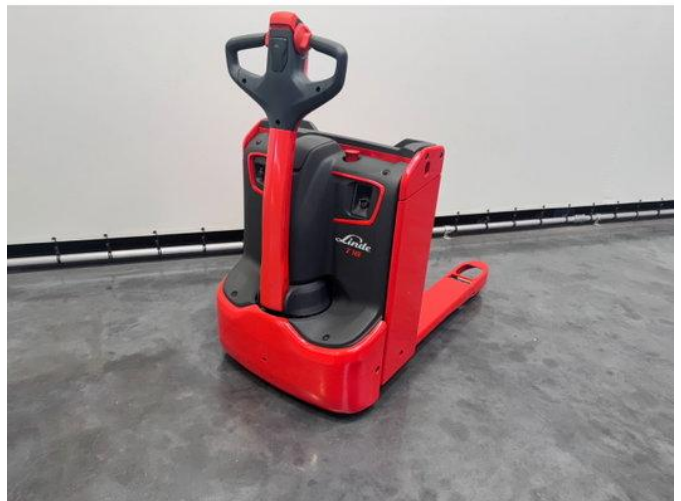

Linde T 16 1000x680 mm

General characteristics

Price	€ 5.950
Brand	Linde
Subcategory	Pallet truck
Year of construction	2025
Hours displayed	1
General state	Very good
Fuel	Electric
Reference	8958
CE marking	And

Properties

Load capacity	1.600kg
---------------	---------

Max. lifting capacity	1.600kg
-----------------------	---------

Linde T 16 1000x680 mm

Accessories