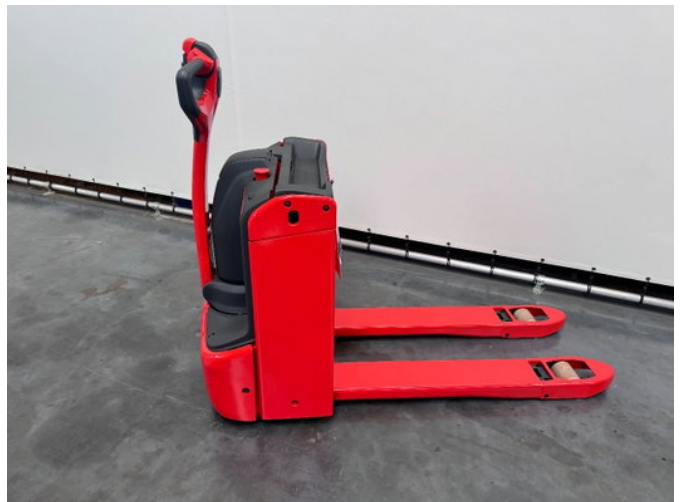

Linde T 16 1150x560 mm

General characteristics

Price	€ 5.950
Brand	Linde
Subcategory	Pallet truck
Year of construction	2025
Hours displayed	1
General state	Very good
Fuel	Electric
Reference	8949
CE marking	And

Properties

Load capacity	1.600kg
Max. lifting capacity	1.600kg

Linde T 16 1150x560 mm

Accessories