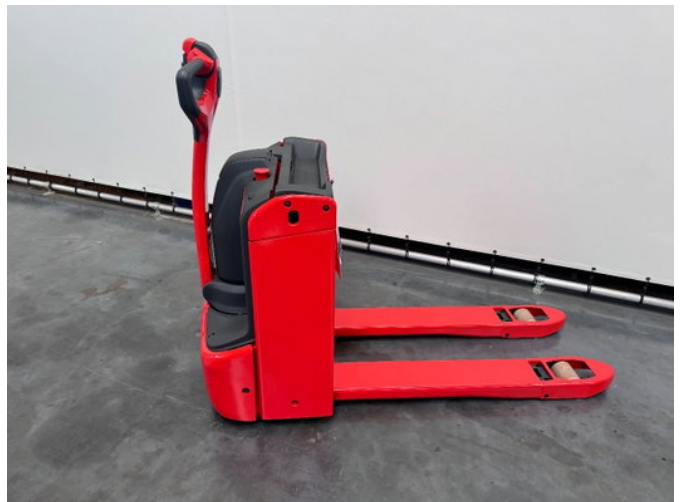

## Linde T 16 1150x560 mm

### General characteristics

Price	€ 5.950
Brand	Linde
Subcategory	Pallet truck
Year of construction	2025
Hours displayed	1
General state	Very good
Fuel	Electric
Reference	8952
CE marking	And

### Properties

Load capacity	1.600kg
Max. lifting capacity	1.600kg

Linde T 16 1150x560 mm

Accessories