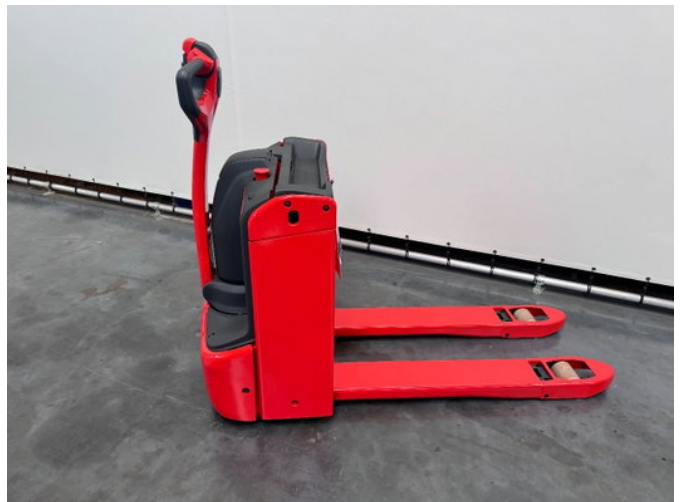

Linde T 16 1150x560 mm

General characteristics

Price	€ 5.950
Brand	Linde
Subcategory	Pallet truck
Year of construction	2025
Hours displayed	1
General state	Very good
Fuel	Electric
Reference	8967
CE marking	And

Properties

Load capacity	1.600kg
Max. lifting capacity	1.600kg

Linde T 16 1150x560 mm

Accessories