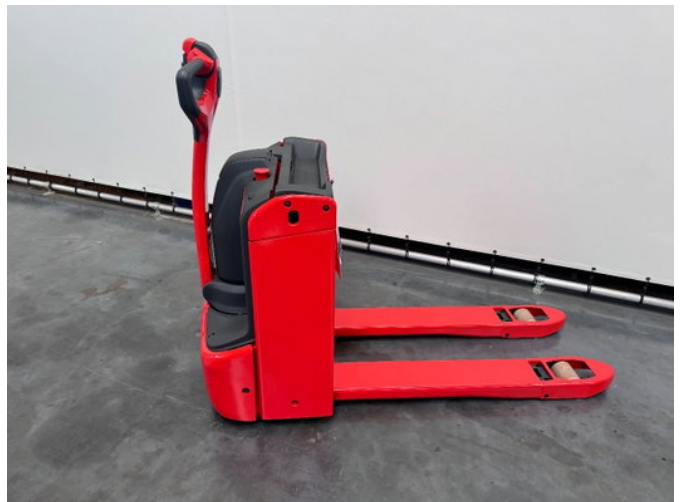

## Linde T 16 1150x560 mm

### General characteristics

Price	€ 5.950
Brand	Linde
Subcategory	Pallet truck
Year of construction	2025
Hours displayed	1
General state	Very good
Fuel	Electric
Reference	8962
CE marking	And

### Properties

Load capacity	1.600kg
Max. lifting capacity	1.600kg

Linde T 16 1150x560 mm

Accessories