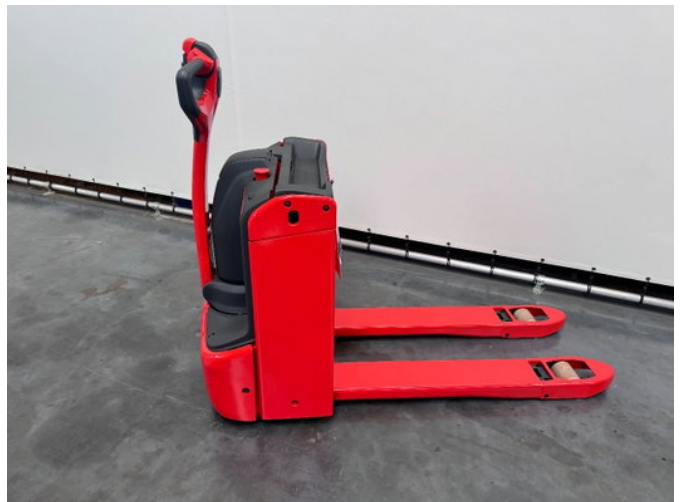

## Linde T 16 1150x560 mm

### General characteristics

Price	€ 5.950
Brand	Linde
Subcategory	Pallet truck
Year of construction	2025
Hours displayed	1
General state	Very good
Fuel	Electric
Reference	8961
CE marking	And

### Properties

Load capacity	1.600kg
Max. lifting capacity	1.600kg

Linde T 16 1150x560 mm

Accessories