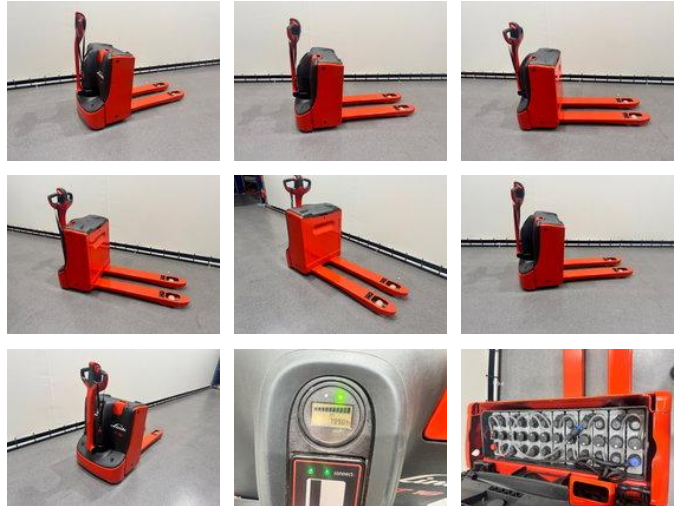

Linde T 18

General characteristics

Price	€ 2.950
Brand	Linde
Subcategory	Pallet truck
Year of construction	2020
Hours displayed	799
Condition	Used
General state	Very good
Fuel	Electric
Reference	8999

Properties

Load capacity	1.800kg
Max. lifting capacity	1.800kg

Linde T 18

Technical specifications

Drive

wheels

Accessories

-