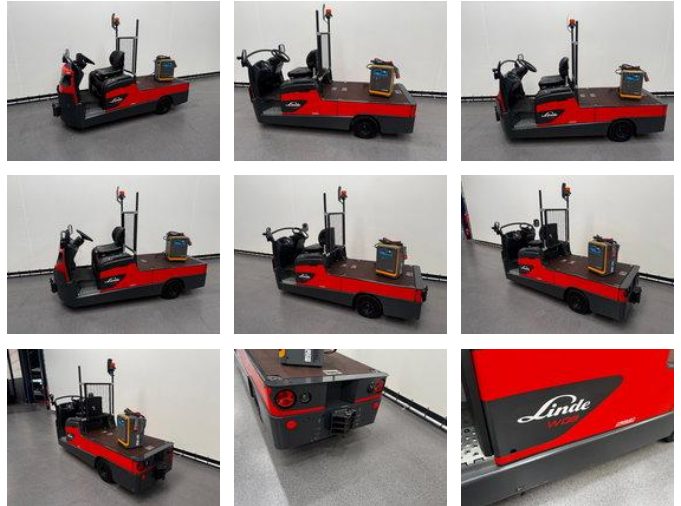

## Linde W08 DEMO

### General characteristics

Price	€ 7.750
Brand	Linde
Subcategory	Tow tractor
Year of construction	2022
Hours displayed	33
General state	Very good
Fuel	Electric
Reference	8936