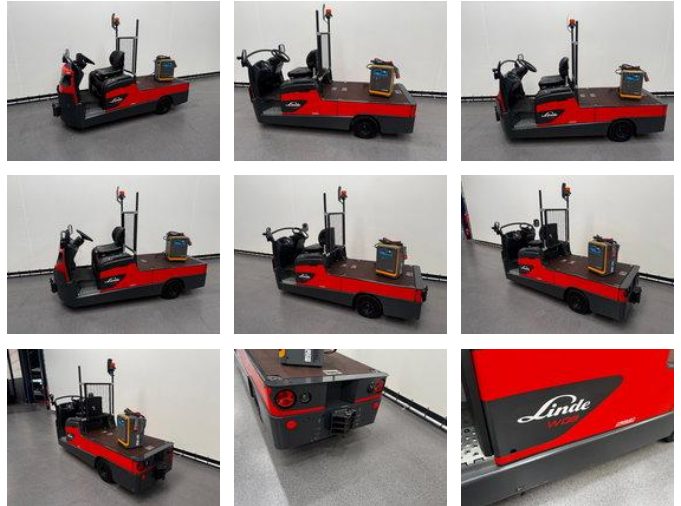

## Linde W08 DEMO

### General features

Price	€ 7.750
Brand	Linde
Subcategory	Tow tractor
Construction year	2022
Hourmeter reading	33
General condition	Very good
Fuel	Electric
Reference	8936