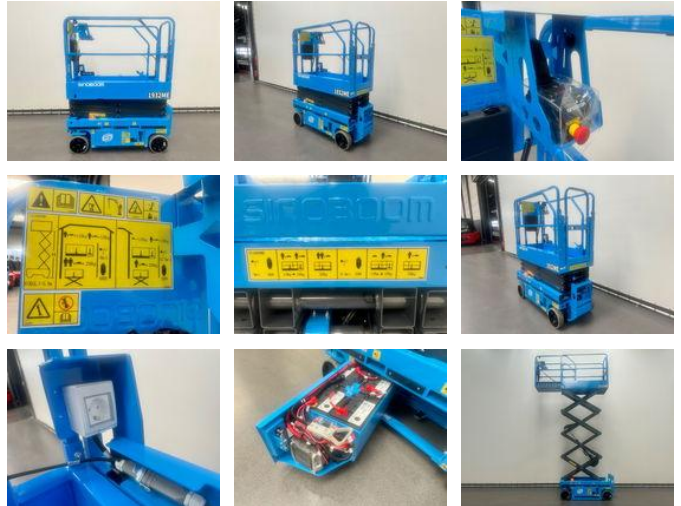

Sinoboom 1932ME

General features

Price	€ 12.500
Brand	Sinoboom
Subcategory	Scissor lift wheeled
Construction year	2025
Hourmeter reading	1
Condition	Used
General condition	Very good
Fuel	Electric
Reference	8640
CE marking	Yes

Characteristics

GVW	1.575kg
Length	180cm
Width	81cm
Lifting capacity	230kg

Sinoboom 1932ME

Technical specifications

Drive

wheels

Accessories

-