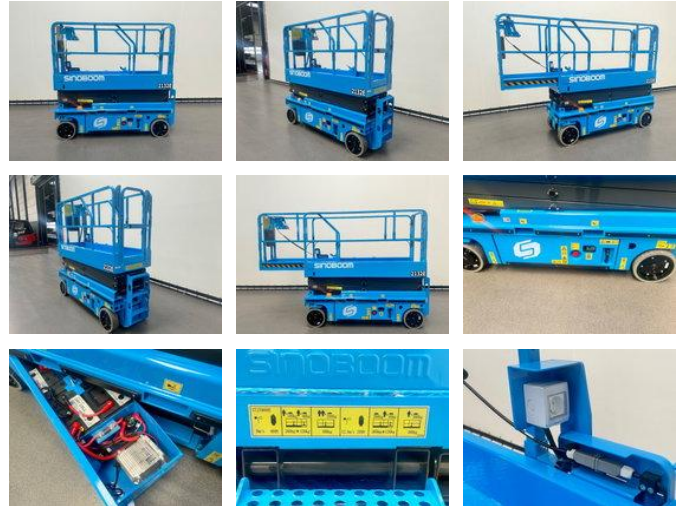

Sinoboom 2132E

General characteristics

Price	€ 13.950
Brand	Sinoboom
Subcategory	Scissor lift wheeled
Year of construction	2025
Hours displayed	1
Condition	Used
General state	Very good
Fuel	Electric
Reference	8643
CE marking	And

Properties

GVW	2.090kg
Length	246cm
Width	83cm
Max. lifting capacity	380kg

Sinoboom 2132E

Technical specifications

Drive

wheels

Accessories

-