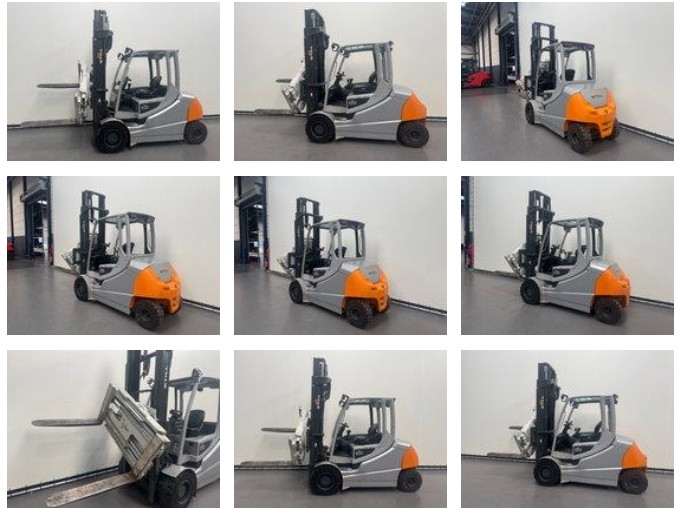

## Still RX 60-50/600

### General characteristics

Price	€ 42.500
Brand	Still
Subcategory	Forklift
Year of construction	2022
Hours displayed	1137
Condition	Used
General state	Very good
Fuel	Electric

### Properties

Cabin	Open
Max. lifting capacity	5.000kg
Lifting height	3.920mm
Mast type	Standard