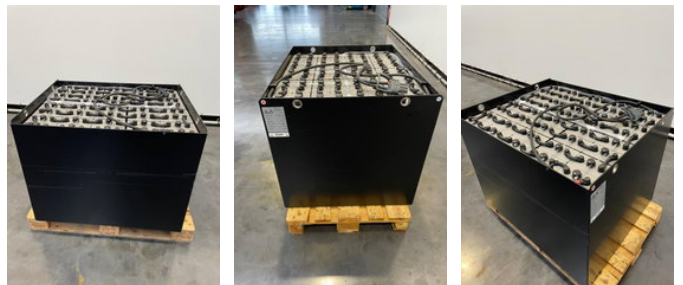

## TAB 40/5 PzSH 775 NIEUW

### General characteristics

Price	Price on request
Brand	TAB
Subcategory	Accu
Year of construction	2024
General state	Very good
Reference	29112024

### Properties

Length	102cm
Width	85cm

TAB 40/5 PzSH 775 NIEUW

Accessories