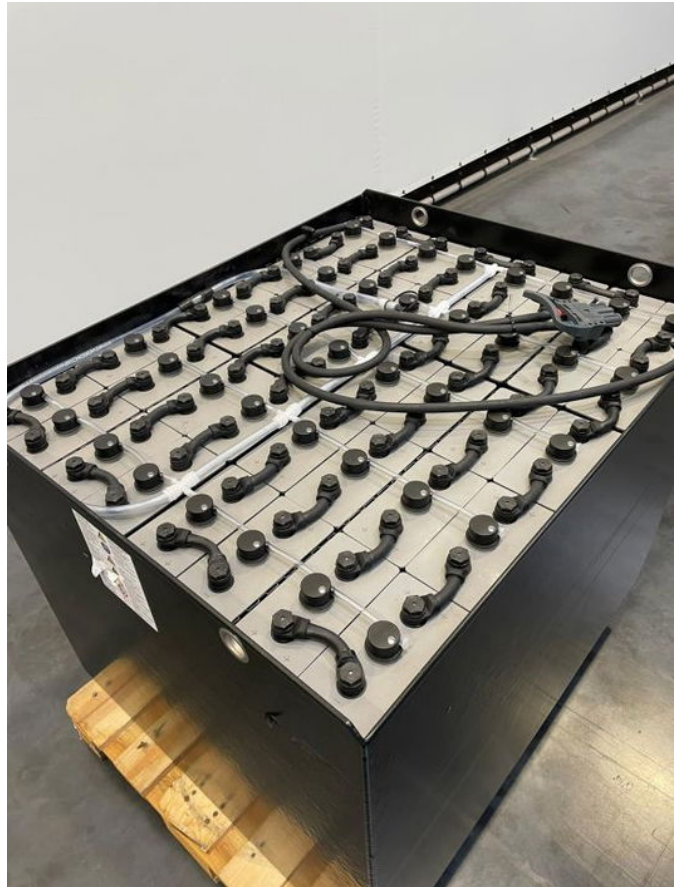

TAB 40/5 PzSH 775 NIEUW

General features

Price	Price on request
Brand	TAB
Subcategory	Accu
Construction year	2024
General condition	Very good
Reference	29112024

Characteristics

Length	102cm
Width	85cm

TAB 40/5 PzSH 775 NIEUW