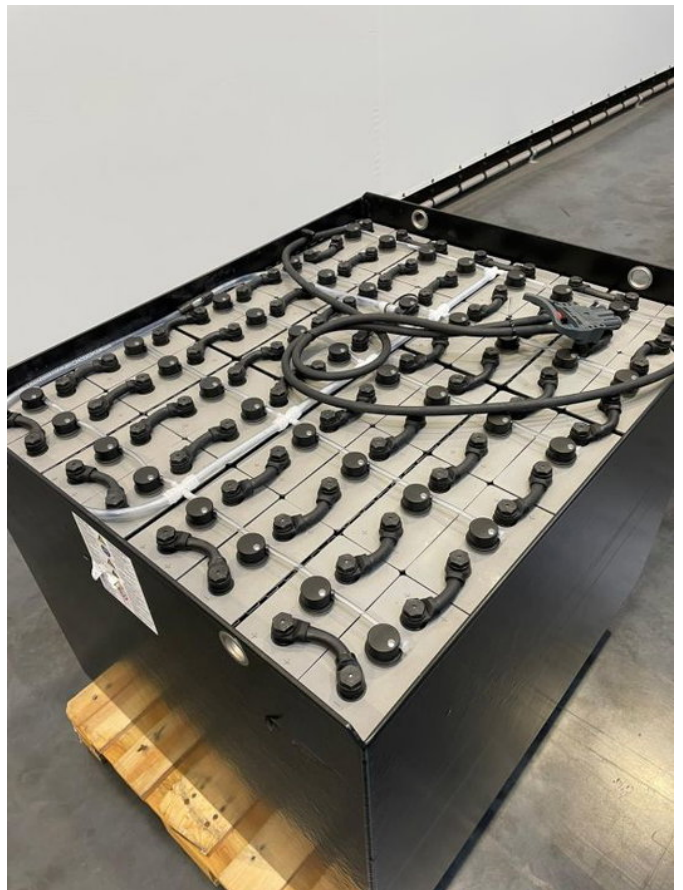

## TAB 40/5 PzSH 775 NIEUW

### General characteristics

Price	Price on request
Brand	TAB
Subcategory	Accu
Year of construction	2024
General state	Very good
Reference	29112024

### Properties

Length	102cm
Width	85cm

TAB 40/5 PzSH 775 NIEUW

Accessories