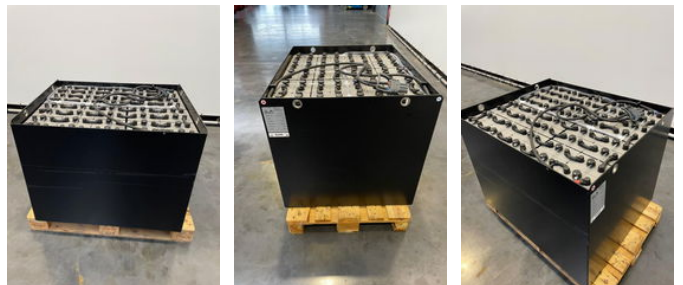

TAB 40/5 PzSH 775 NIEUW

General features

Price	Price on request
Brand	TAB
Subcategory	Accu
Construction year	2024
General condition	Very good
Reference	29112024

Characteristics

Length	102cm
Width	85cm

TAB 40/5 PzSH 775 NIEUW