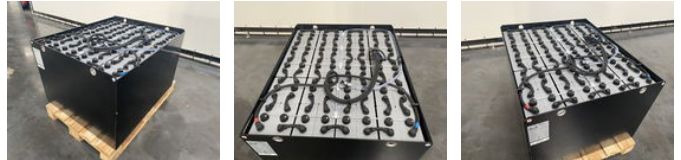

TAB 80 VOLT 625 Ah/5h NIEUW

General features

Price	Price on request
Brand	TAB
Subcategory	Accu
Construction year	2024
General condition	Very good
Reference	29112024

Characteristics

Length	102cm
Width	85cm