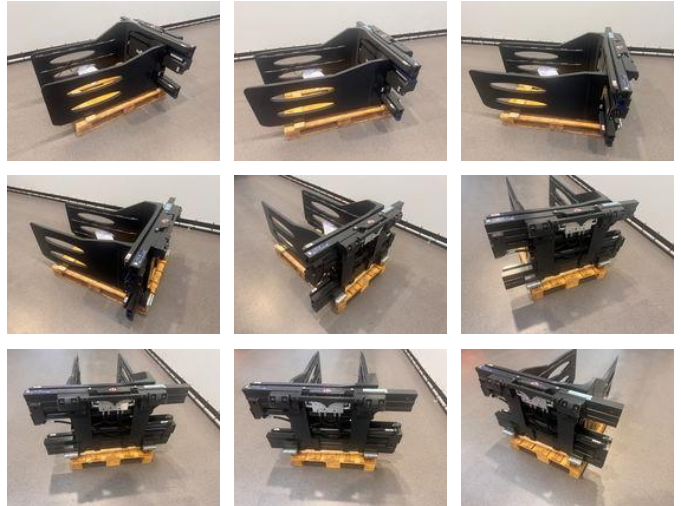

## Cascade 22J-WCS-3A-78389R0

# Cascade 22J-WCS-3A-78389R0

## Omschrijving

CAPACITY AT LOAD CENTRE : 2300 kg @ 500 mm FRAME WIDTH : 1150 mm FRAME HEIGHT : 664 mm ARMS (HXL) : 495 mm x 1200 mm OPENINGS ITI : 535 mm - 1990 mm MOUNTING / SIDESHIFTER : 3A / Integrate Sideshifter Frame Bumper Full length wear strips under arms Full length wear strips under frame Heavy Duty Valve Protection