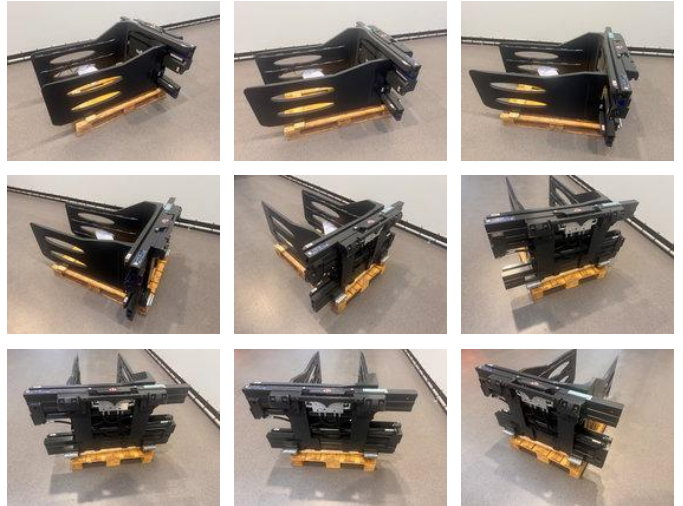

## Cascade 22J-WCS-3A-78389R0

# Cascade 22J-WCS-3A-78389R0

## Omschrijving

CAPACITY AT LOAD CENTRE : 2300 kg @ 500 mm FRAME WIDTH : 1150 mm FRAME HEIGHT : 664 mm ARMS (HXL) : 495 mm x 1200 mm OPENINGS ITI : 535 mm - 1990 mm MOUNTING / SIDESHIFTER : 3A / Integrate Sideshifter Frame Bumper Full length wear strips under arms Full length wear strips under frame Heavy Duty Valve Protection